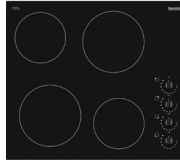

- 5 Burner Gas Hob
- 3.80Kw Triple Wok Burner
- Cast Iron Supports
- Flame Failure Device

SSP £295

0020650

CERAMIC HOBS

HHC601

60cm Rotary Ceramic Hob

- Rotary Control
- 4 Zone

SSP £190

0013300

HHC609

60cm T/C Ceramic Hob

- Touch Control
- 4 Zone
- Residual Heat Indicators

SSP £200

0014000

INDUCTION HOBS

HHI600