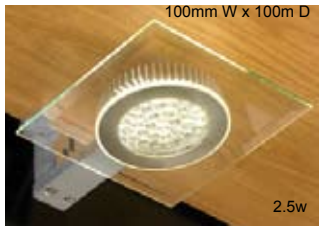

Halo Glass Square

Natural White LED Cabinet Lighting

Plug in system NM **3** Year Guarantee
KLT7369 2 Light Kit **£39**
KLT7394 3 Light Kit **£56**