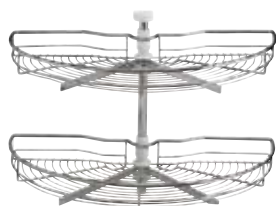

180° Carousel Set

Code	Description	Pair
KKA9611	Carousel Set	£60.50