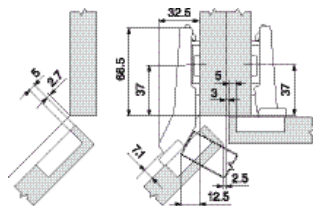

45° Corner Cabinet Hinge

Code	Min Qty	Each
79T5550	250	£1.65
973A7680	25	£1.99