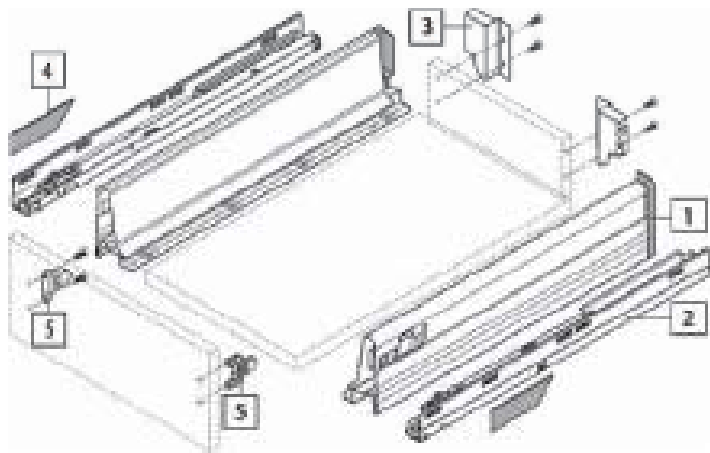

Standard Drawer Box M Height (99mm Installation Height)

Concealed, guided, full extension includes integrated BLUMOTION for a silent and effortless controlled action – TANDEM inside, unparalleled running action for the lifetime of the furniture – various colours available – dynamic load bearing 30kg – tool free assembly – 2 dimensional front adjustment.