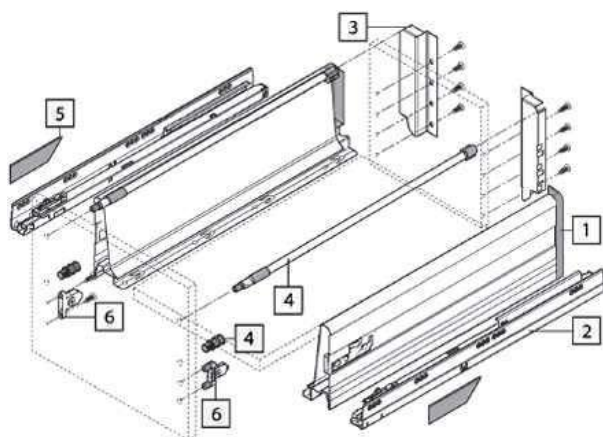

Pan Drawer Box D Height (224mm Installation Height)

Concealed, guided, full extension includes integrated BLUMOTION for a silent and effortless controlled action – TANDEM inside, unparalleled running action for the lifetime of the furniture – various colours available – dynamic load bearing 30, 50 and 65kg – tool free assembly – 2 dimensional front adjustment.

Code	Description	KG	Min Qty	Each
TAN350D224GR30	Complete 350mm X 224mm Drawer Box	30	6	£23.46
TAN400D224GR30	Complete 400mm X 224mm Drawer Box	30	6	£23.88
TAN450D224GR30	Complete 450mm X 224mm Drawer Box	30	20	£19.97
TAN500D224GR30	Complete 500mm X 224mm Drawer Box	30	6	£24.78
TAN550D224GR30	Complete 550mm X 224mm Drawer Box	30	6	£26.00
TAN450D224GR50	Complete 450mm x 224mm Drawer Box	50	6	£24.78
TAN500D224GR50	Complete 500mm x 224mm Drawer Box	50	6	£28.07
TAN550D224GR65	Complete 550mm x 224mm Drawer Box	65	6	£30.42
TAN650D224GR65	Complete 650mm x 224mm Drawer Box	65	6	£35.47