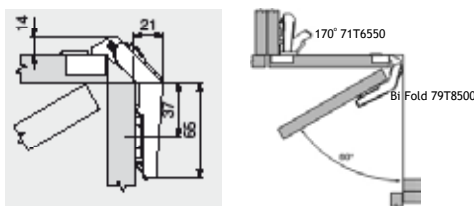

Corner Cabinet Bi-Fold Hinge

Code	Min Qty	Each
79T8500	25	£2.35

155° Overlay NIL Protrusion Hinge