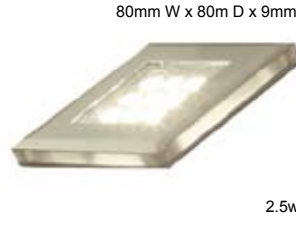

Halo Glass Round

Natural White LED Cabinet Lighting

Plug in system NM **3** Year Guarantee
 KLT7368 2 Light Kit **£39**
 KLT7395 3 Light Kit **£56**

Halo Arezzo

Natural White LED Cabinet Lighting

Plug in system CC **3** Year Guarantee
 KLT7201 2 Light Kit **£39**
 KLT7202 3 Light Kit **£56**