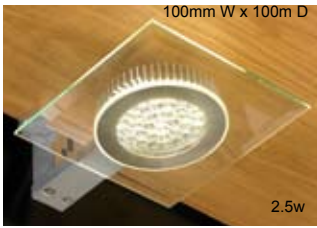

Halo Glass Square

Natural White LED Cabinet Lighting

Plug in system NM 3 Year Guarantee
KLT7369 2 Light Kit **£65**
KLT7394 3 Light Kit **£94**