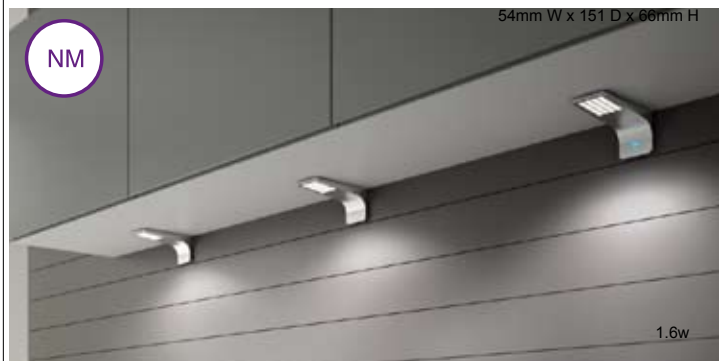

Modica

NM
KLT7333 Modica Master Light With Touch Dimmer **£45**
KLT7332 Modica Slave Light **£55**
KLT9980 8W 12vdc Converter **£8**