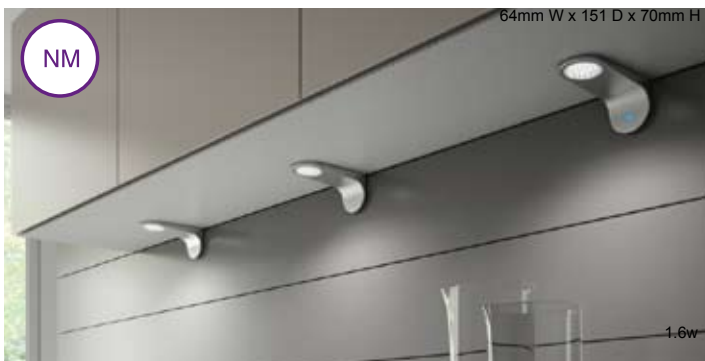

Teramo

NM
KLT7334 Teramo Master Light With Touch Dimmer **£55**
KLT7335 Teramo Slave Light **£45**
KLT9980 8W 12vdc Converter **£8**